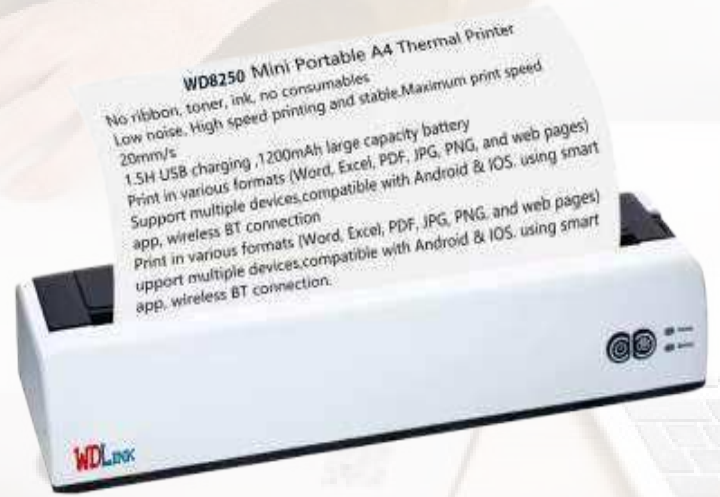

WD8250

Mini Portable A4 thermal printer

USB

WIFI

BT

LAN

Features

- No ribbon, toner, ink, no consumables.
- Low noise, High speed printing and stable.
- 1.5H USB charging, 1200mAh large capacity battery.
- Print in various formats (Word, Excel, PDF, JPG, PNG, and web pages) .
- Support multiple devices, compatible with Android & IOS. Using smart app, wireless BT connection.
- A4 Portable Printer, small and lightweight, easy to carry, convenient to store and print whenever and wherever. and suitable for indoor and outdoor printing needs.
- Support various file formats (Word, Excel, PDF, JPG, PNG, and web pages) are printed on PC end and mobile phone APP end (QQ, WeChat, Ding Talk, etc.).
- Learning to work is easy: reports, contracts, office documents, and learning assignments can be easily printed with one click through APP.
- With 203DPI resolution & high quality print head, makes printing documents clearer.

WDLINK

Specifications

Printing Features :

Printing Method :	Direct thermal printing
Resolution :	203DPI
Use :	A4 Thermal printer
Thickness :	60~150 micron
Max.print width :	216mm
Maximum Print Lenth :	762mm
Maximum print speed :	20mm/s
Maximum roll diameter :	30mm
Print head life :	30km
Paper type :	Continuous thermal paper
Split mode :	Manual tear off

Performance Features

Processor :	32-bit processor
Sensor :	Paper detection sensor ,Open cover sensor
Interface :	USB+Bluetooth
Storage :	8MB Flash Memory, 8MB SDRAM

Physical Features

Media width :	150.6 ~ 220 mm
Dimensions :	260(L)mm*78(W)mm*50.5(H)mm
weight :	1.2kg
Color :	White