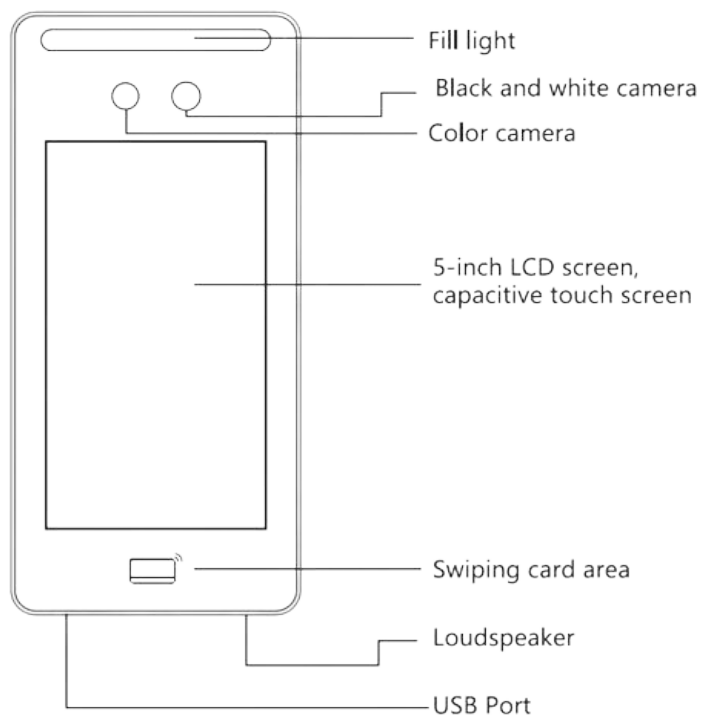

Configuration

WDLink