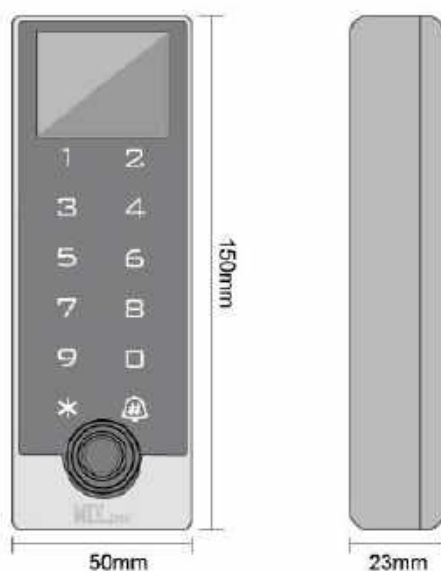

Specifications

Model :	WDCA02
Card type: :	EM
Operating current :	$\leq 100\text{mA}$
Operating Humidity :	0% ~ 95%
Lock output load :	$\leq 3\text{A}$
Reading range :	2-6cm
Working voltage :	DC 12V-24V
Operating temperature :	-40~ 60 °C
Waterproof :	IP68
Short-circuit protect :	$\leq 100\mu\text{s}$
Idle current :	$\leq 35\text{mA}$

Dimensions

WDLink