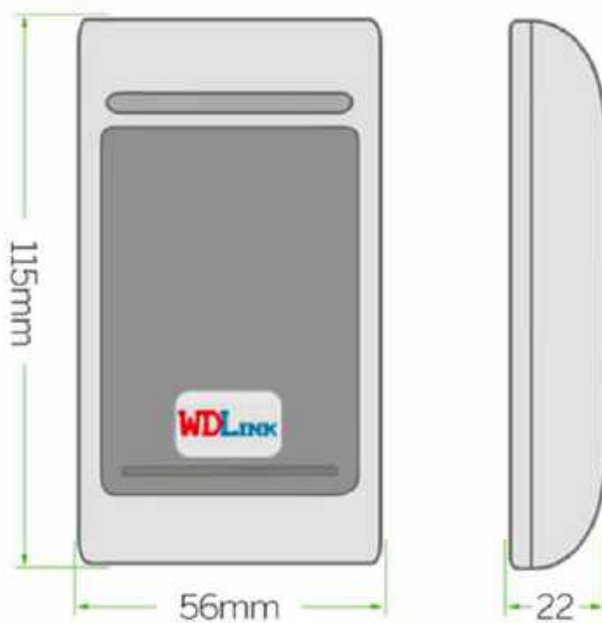

WDCA01

Metal Waterproof Keyless Controller

Features

- Operate by infrared remote controller
- Card access only
- Capacity: 10000 card users
- With admin add/delete card
- With data backup function
- Can set standalone /reader W26/34 output/toggle relay modes

Specifications

Model :	WDCA01
Card type :	EM/MF
Static electricity :	$\leq 30\text{mA}$
Operating temperature :	$-45\sim 60\text{ }^{\circ}\text{C}$
Electric lock output :	$\leq 3\text{A}$
Door Opening Time :	0-99s(Adjustable)
Working voltage :	DC 12V
Reading range :	2-5cm
Humidity :	10% to 90% RH
Short-circuit protect :	$\leq 100\mu\text{s}$
Dimensions :	115*56*22mm

Dimensions

WDLINK