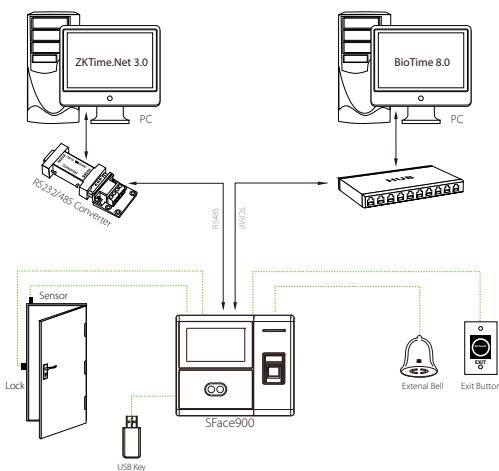

Specifications

Display	4.3-Inch Touch Screen
Face capacity	3,000
Fingerprint capacity	4,000
Card capacity	10,000
Logs capacity	100,000
Communication	TCP/IP, USB Host, WiFi(Optional)
Standard Functions	Automatic Status Switch, Self-Service Query, Work Code, SMS DST, T9 Input, 9 Digit User ID, Scheduled Bell, Photo ID
Interface for Access Control	3rd Party Electric Lock, Door Sensor, Exit Button, Alarm
Wiegand Signal	Output
Optional Functions	ID/MF/HID Card, Wi-Fi, 3G, ADMS, 2000 mAH Backup Battery, External Bell and Printer
Power Supply	12V 3A
Operating Temperature	0 °C- 45 °C
Operating Humidity	20%-80%
Dimensions	195.5*166.5*120mm (Length*Width*Thickness)
Package Weight	1.6 kg

Configuration