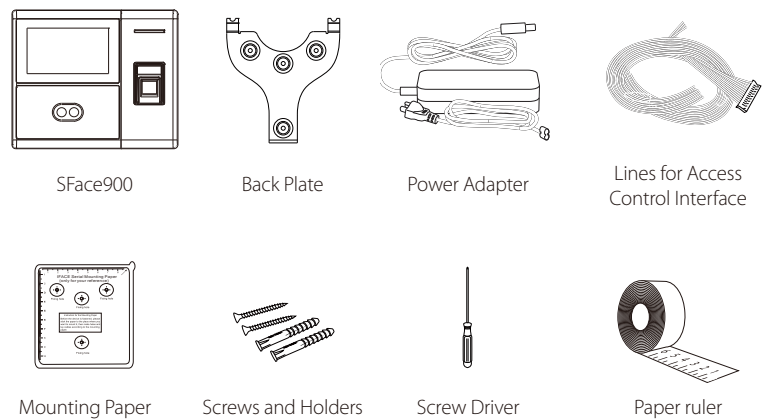

What's in the Box

ZKTECO CO., LTD.
www.zkteco.com
E-mail: sales@zkteco.com

© Copyright 2016.ZKTECO CO., LTD. ZKTeco Logo is a registered trademark of ZKTeco or a related company. All other product and company names mentioned are used for identification purposes only and may be the trademarks of their respective owners. All specifications are subject to change without notice. All rights reserved.